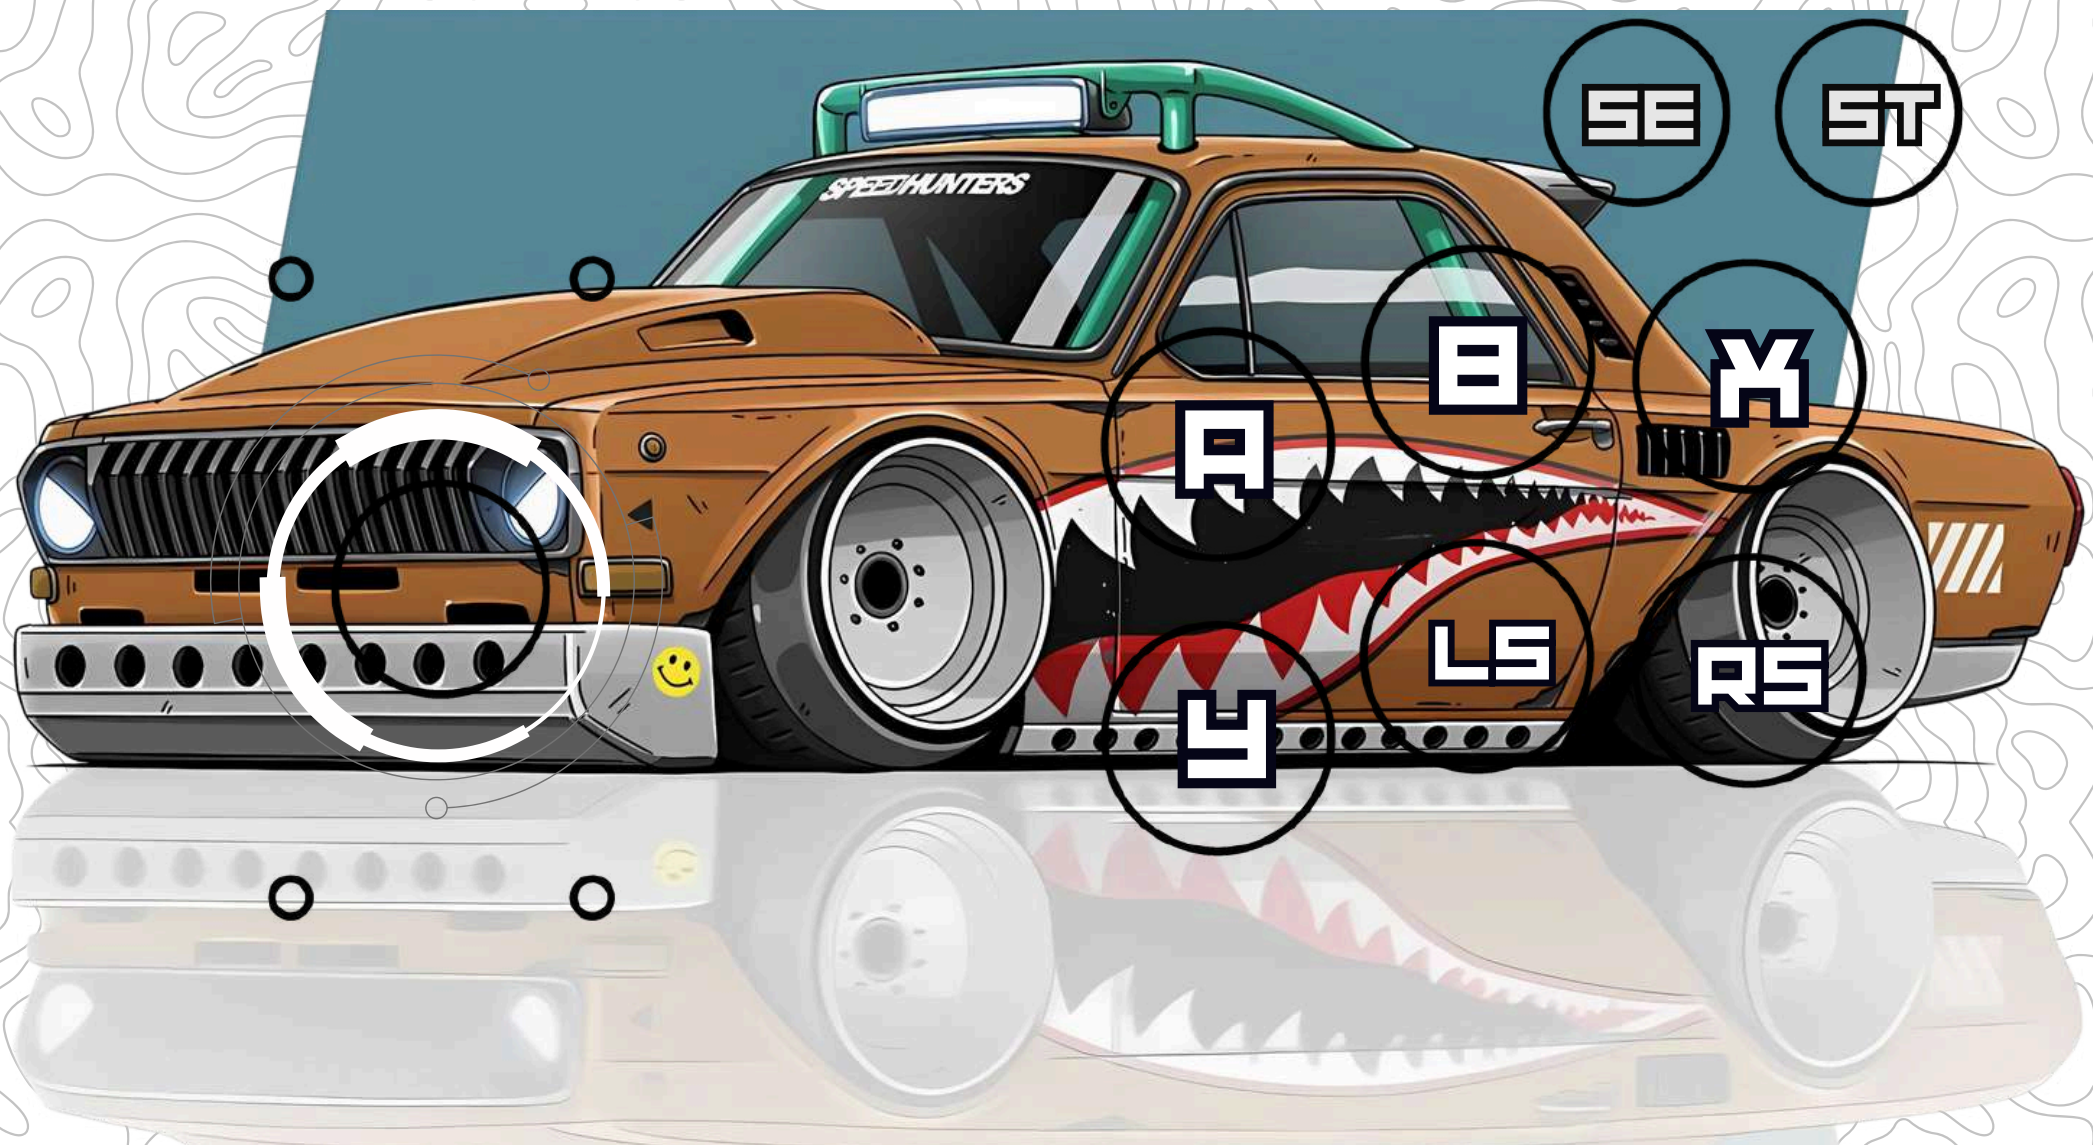

024

RATED - X

04

SECTOR EIGHT 08

NEVA
ARCADE TWIN