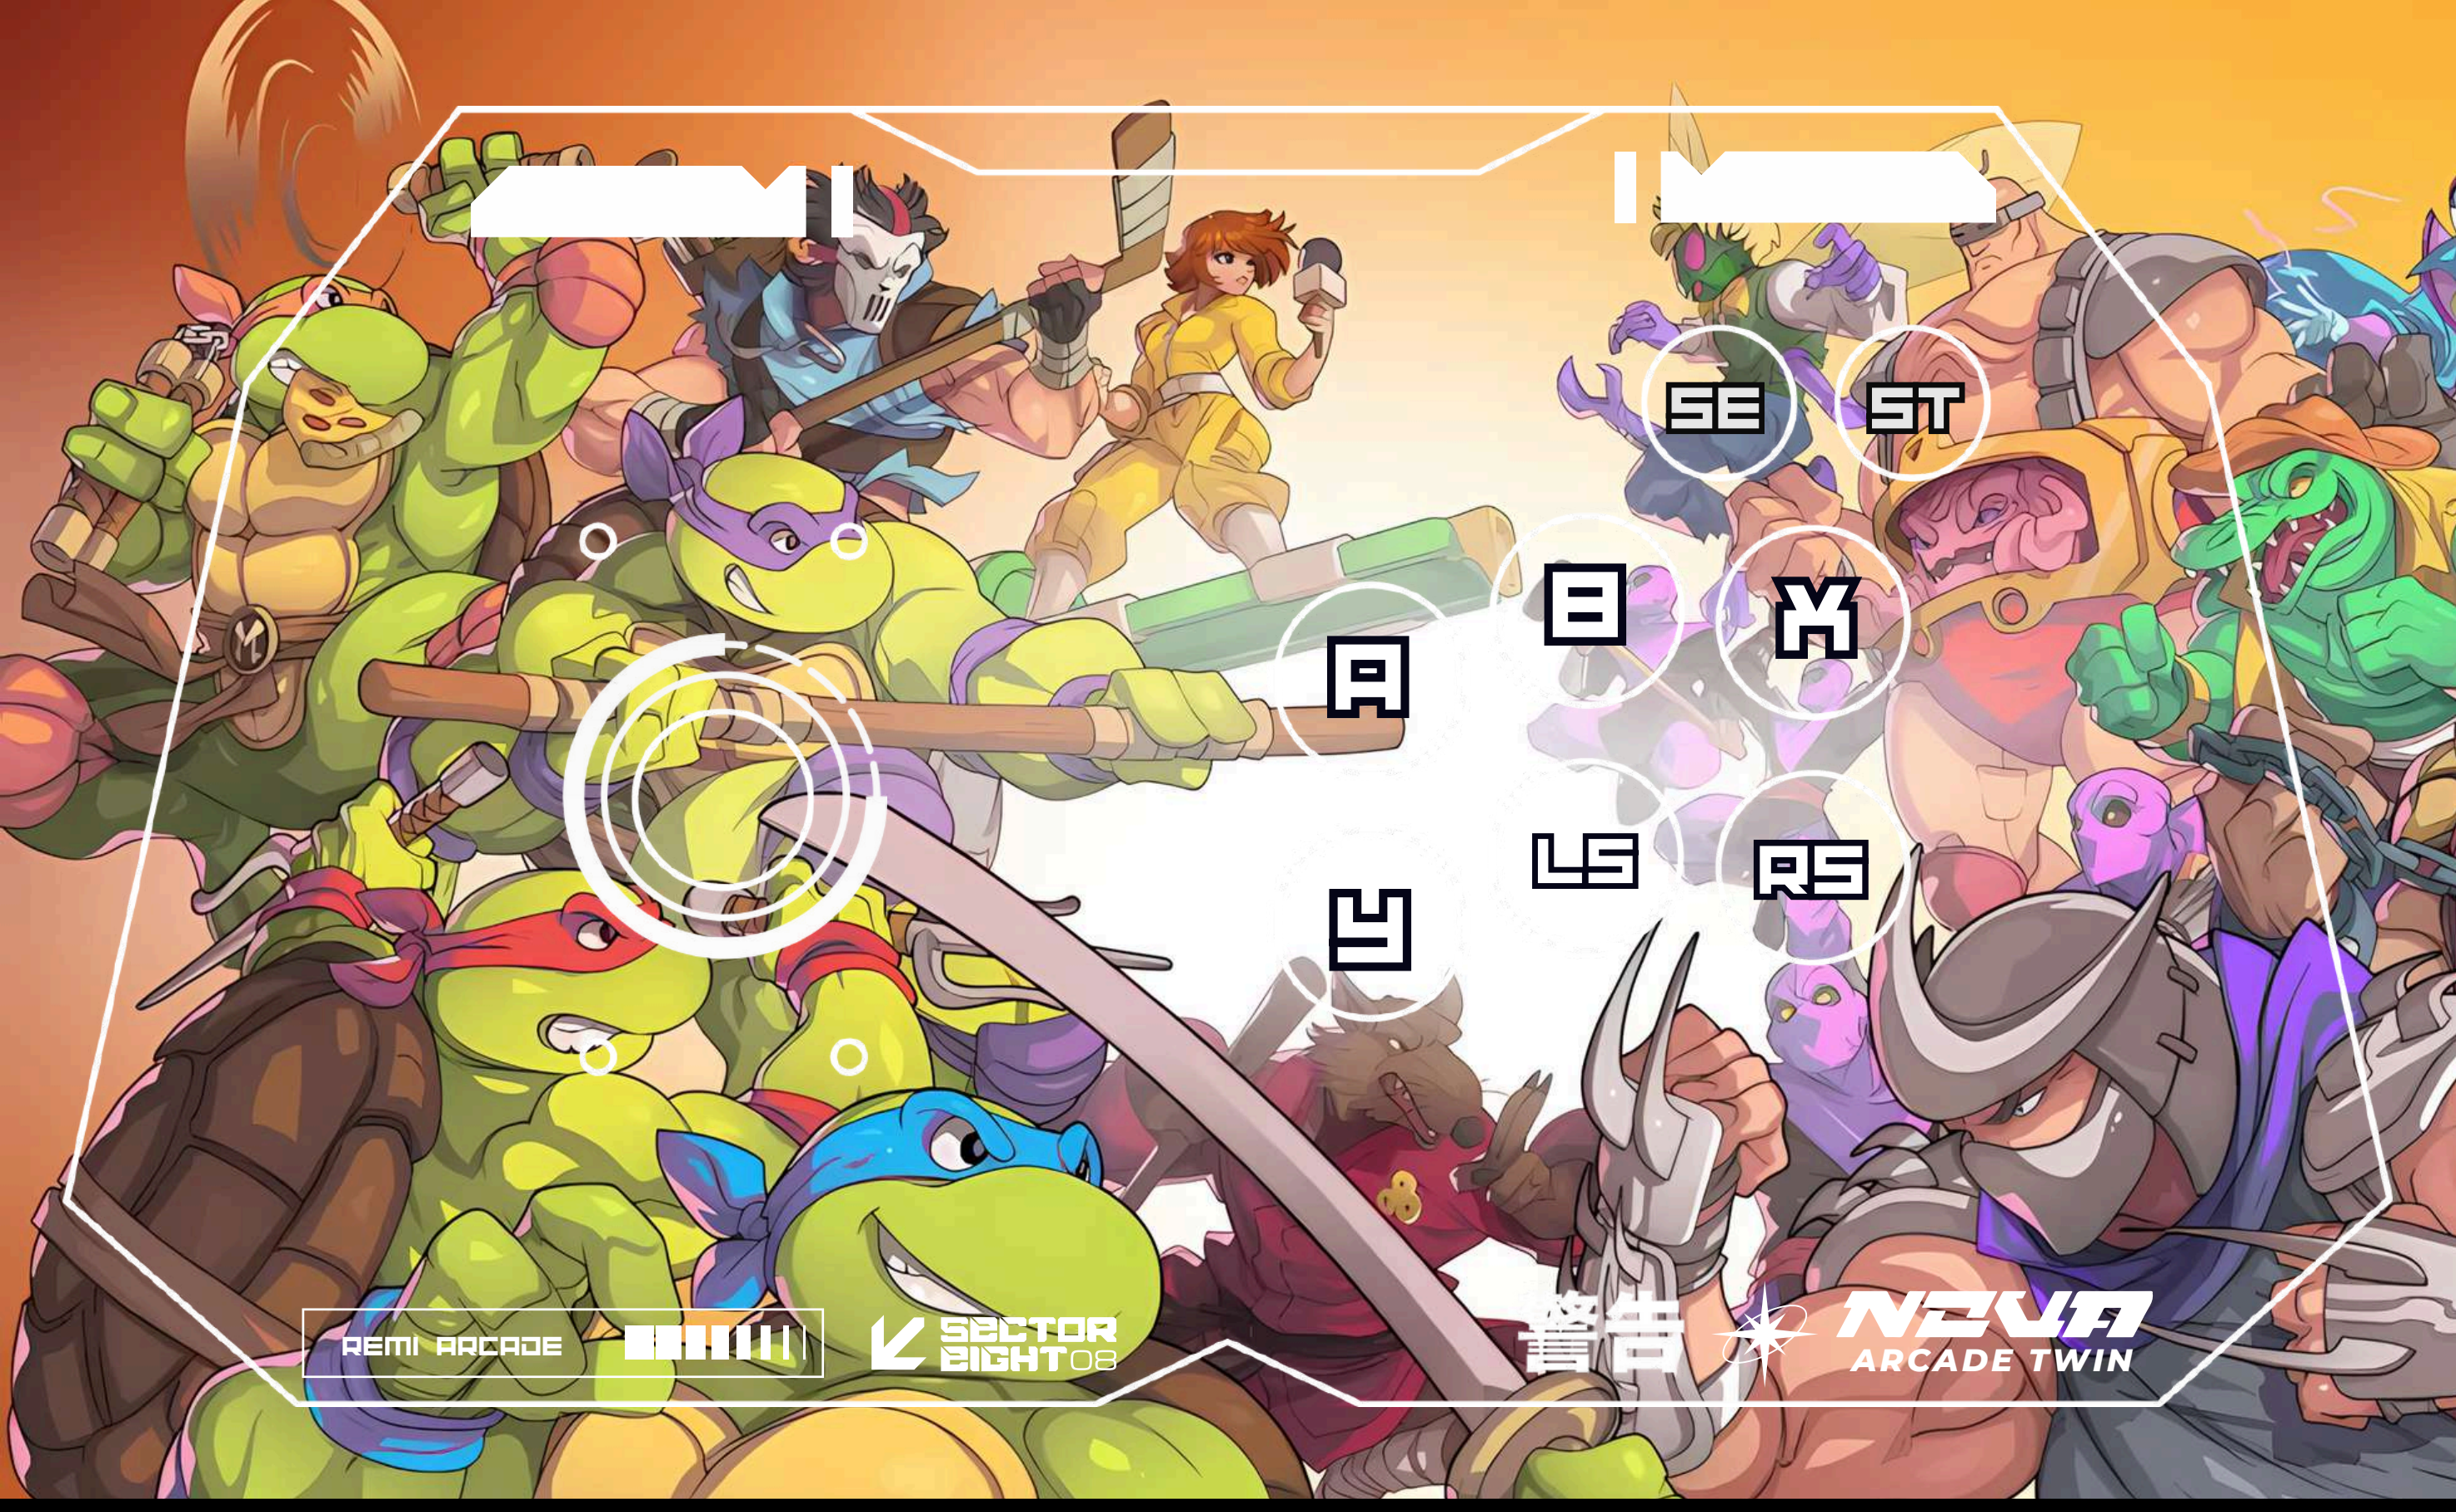

REMI ARCADE

SECTOR EIGHT 08

警告

NEVA ARCADE TWIN

MI

MI

SE

ST

E

M

A

LG

RS

E