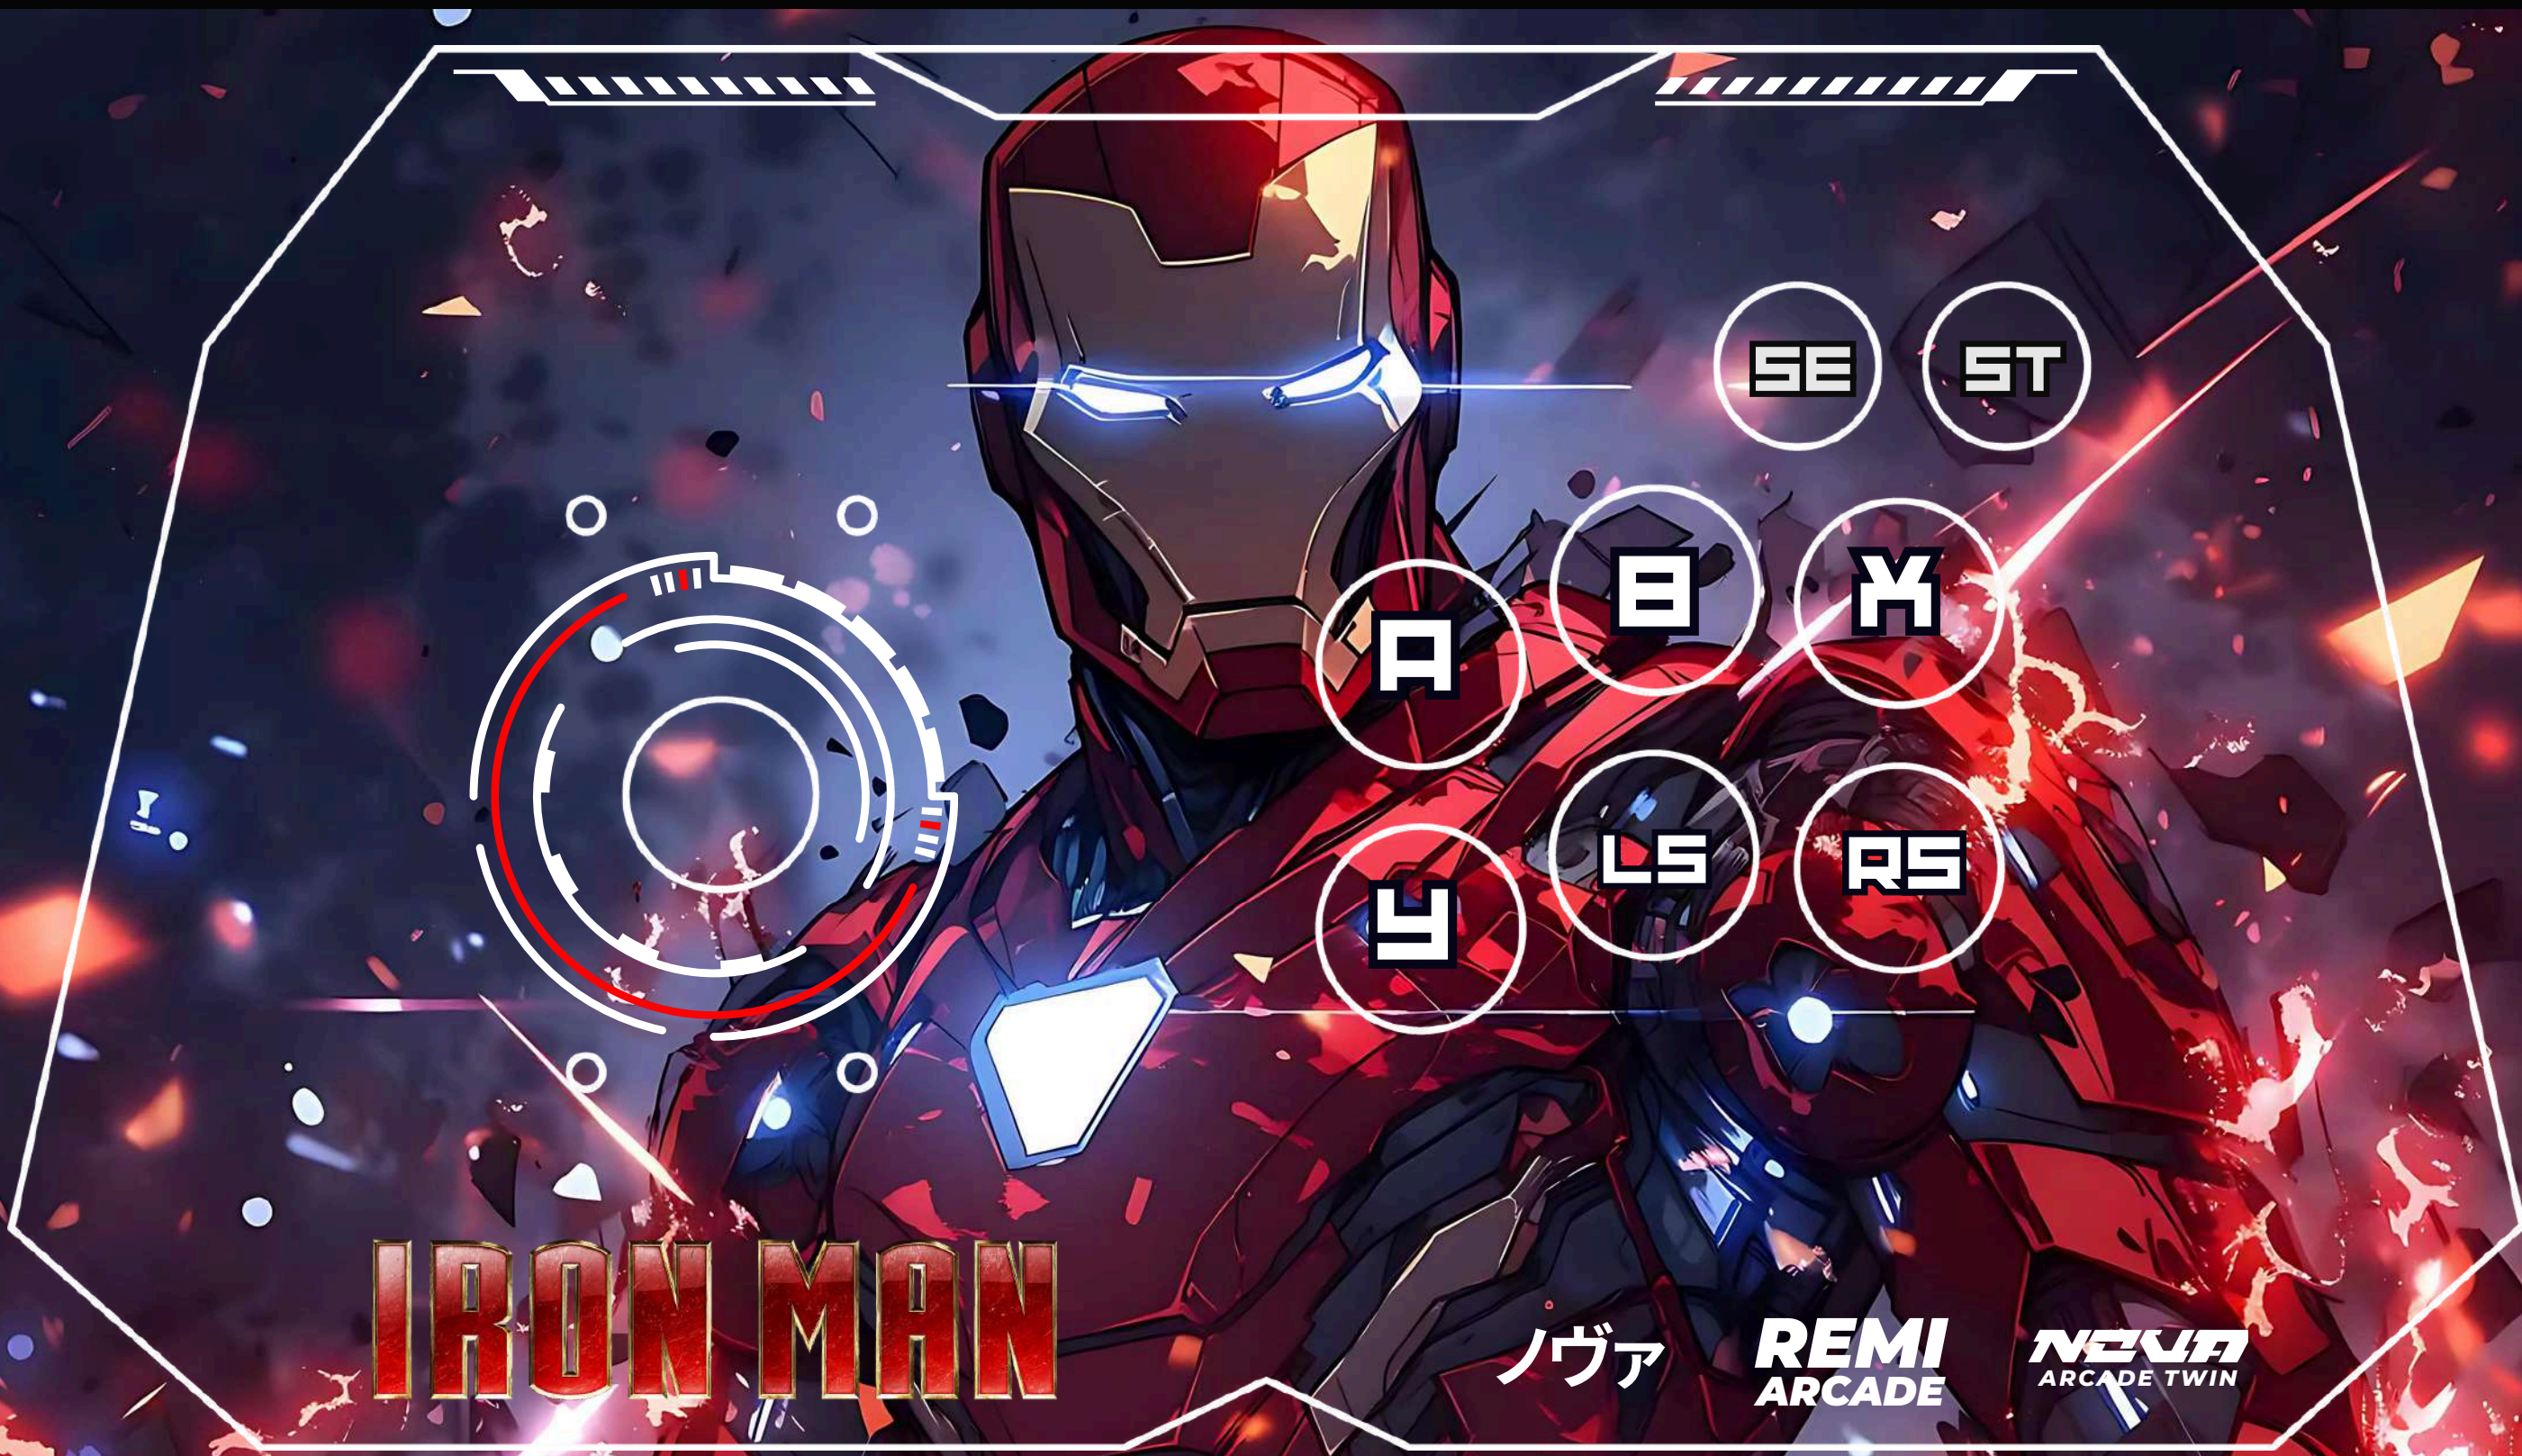

IRON MAN

ノヴァ

REMI
ARCADE

NEVA
ARCADE TWIN